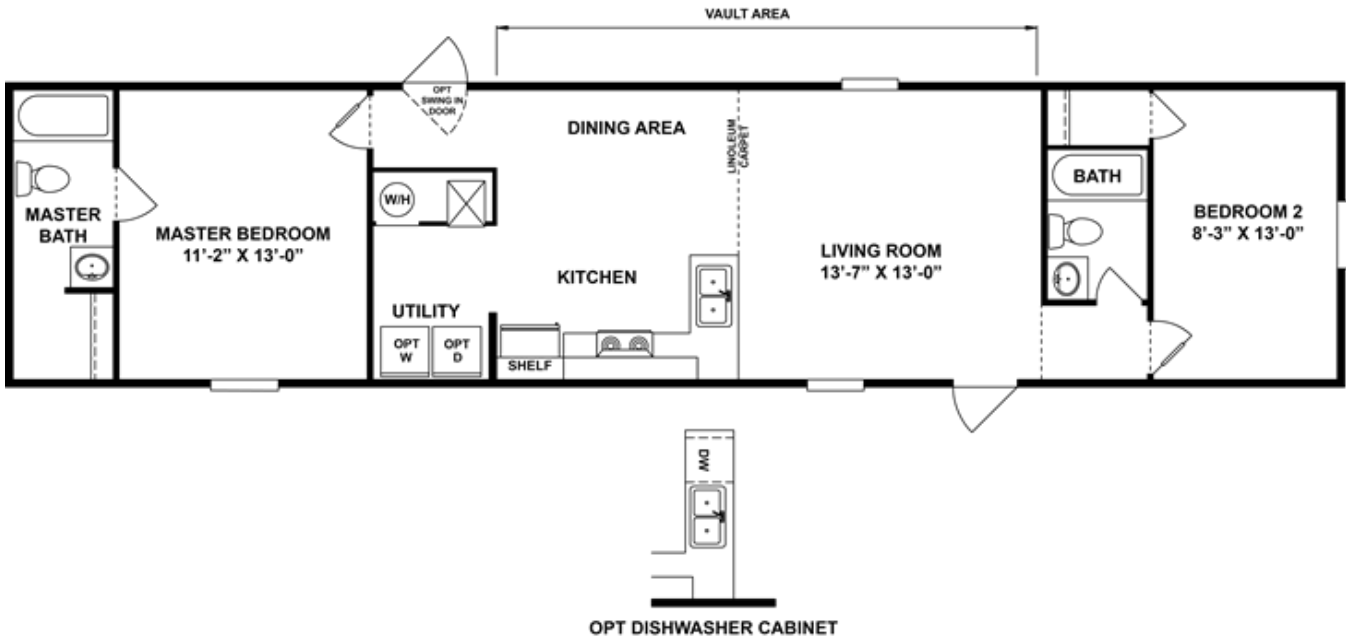

**#34** Model number: 97TRU14602AH17

**2 beds • 2 baths • 840 sq.ft. • 14' width • 60' depth**

Our home building facilities invest in continuous product and process improvements. Plans, dimensions, features, materials, specifications and availability are subject to change without notice or obligation. Renderings and floor plans are representative likenesses of our homes and may differ from the actual homes. We invite you to tour a Home Center near you and inspect the highest value in quality housing available or call (318) 752-4663 to speak with a Home Consultant. Copyright 2017, CMH. All rights reserved.