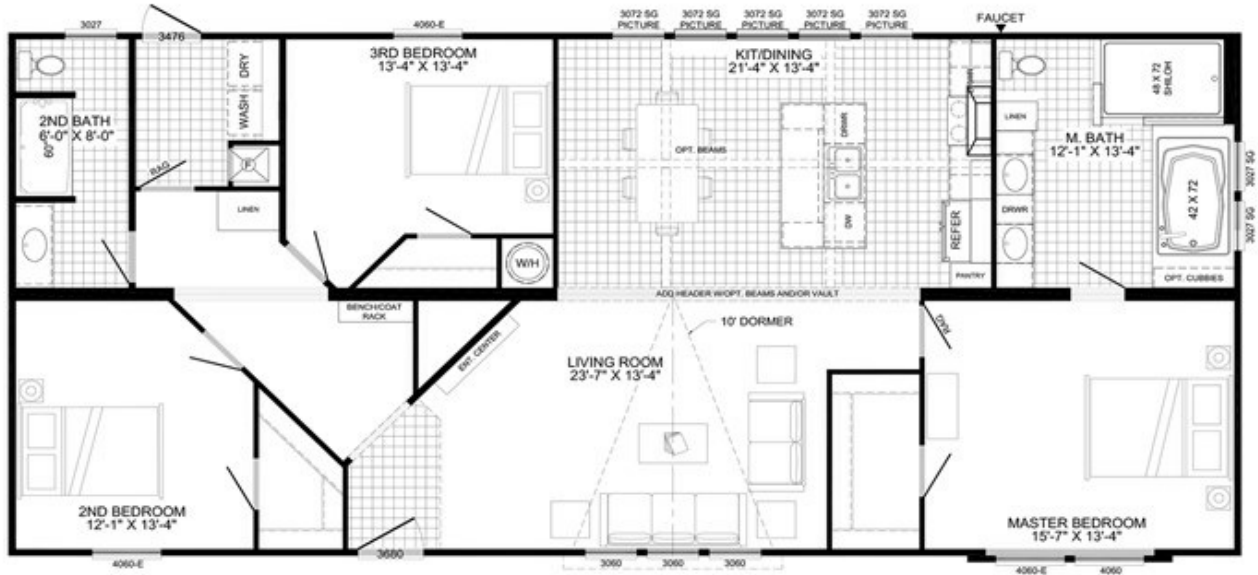

#2 Model number: 73AFH28603AH17

3 beds • 2 baths • 1680 sq.ft. • 28' width • 60' depth

Our home building facilities invest in continuous product and process improvements. Plans, dimensions, features, materials, specifications and availability are subject to change without notice or obligation. Renderings and floor plans are representative likenesses of our homes and may differ from the actual homes. We invite you to tour a Home Center near you and inspect the highest value in quality housing available or call (318) 752-4663 to speak with a Home Consultant. Copyright 2017, CMH. All rights reserved.