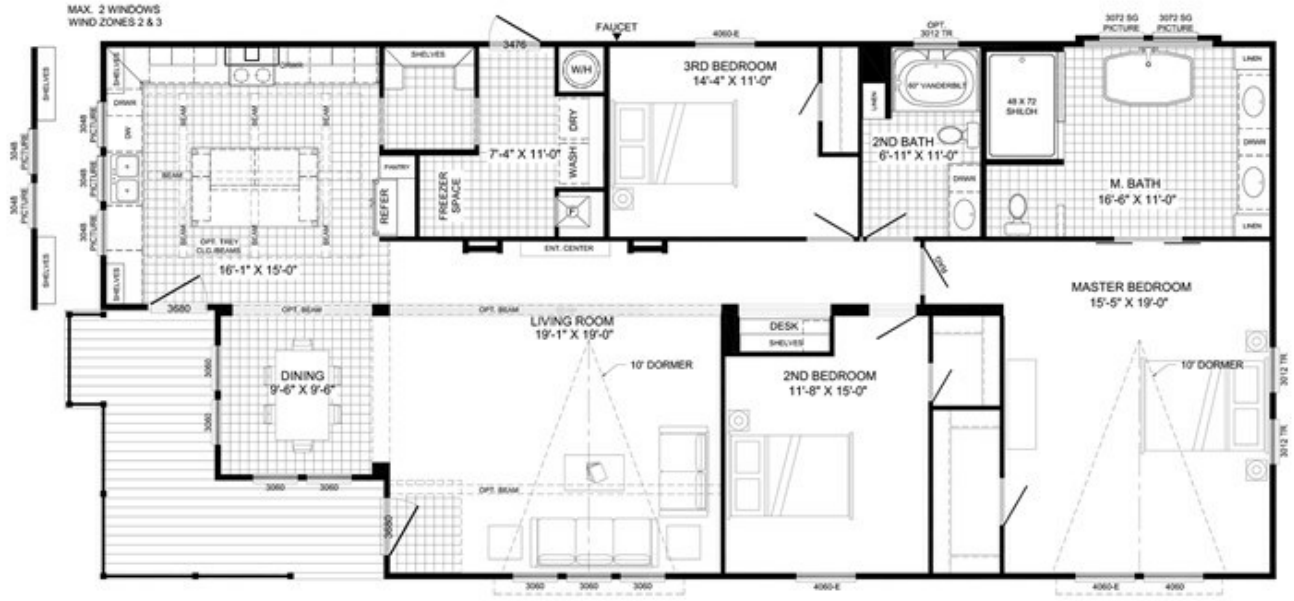

#17 Model number: 73AFH32663AH

3 beds • 2 baths • 2112 sq.ft. • 32' width • 66' depth

Our home building facilities invest in continuous product and process improvements. Plans, dimensions, features, materials, specifications and availability are subject to change without notice or obligation. Renderings and floor plans are representative likenesses of our homes and may differ from the actual homes. We invite you to tour a Home Center near you and inspect the highest value in quality housing available or call (318) 752-4663 to speak with a Home Consultant. Copyright 2017, CMH. All rights reserved.