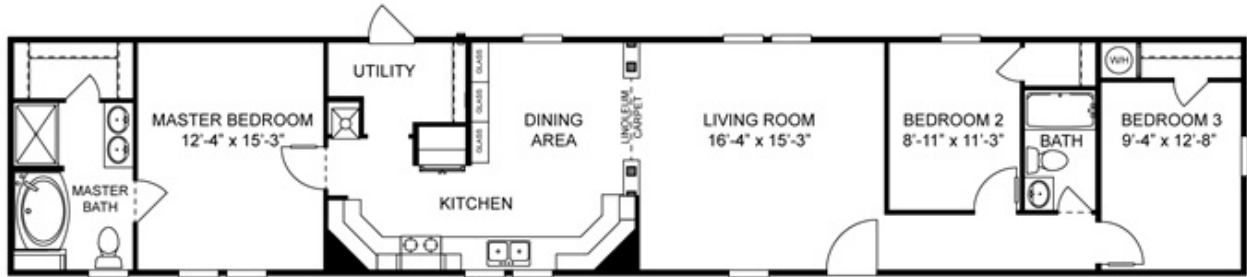

SET UP IN #37

**#37** Floor plan number: CBC048963AL

**3 beds • 2 baths • 1248 sq.ft. • 16' width • 78' depth**

Our home building facilities invest in continuous product and process improvements. Plans, dimensions, features, materials, specifications and availability are subject to change without notice or obligation. Renderings and floor plans are representative likenesses of our homes and may differ from the actual homes. We invite you to tour a Home Center near you and inspect the highest value in quality housing available or call (318) 752-4663 to speak with a Home Consultant. Copyright 2017, CMH. All rights reserved.