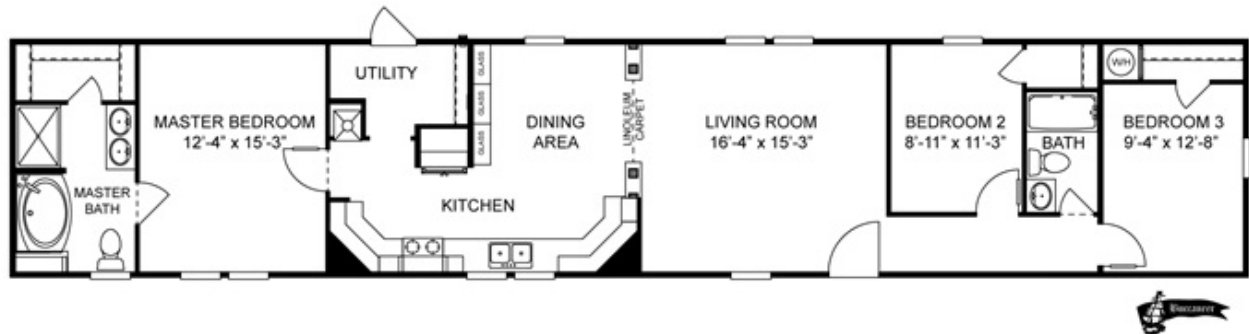

**#37** Model number: 73KAS16783AH

**3 beds • 2 baths • 1248 sq.ft. • 16' width • 78' depth**

Our home building facilities invest in continuous product and process improvements. Plans, dimensions, features, materials, specifications and availability are subject to change without notice or obligation. Renderings and floor plans are representative likenesses of our homes and may differ from the actual homes. We invite you to tour a Home Center near you and inspect the highest value in quality housing available or call (318) 752-4663 to speak with a Home Consultant. Copyright 2017, CMH. All rights reserved.