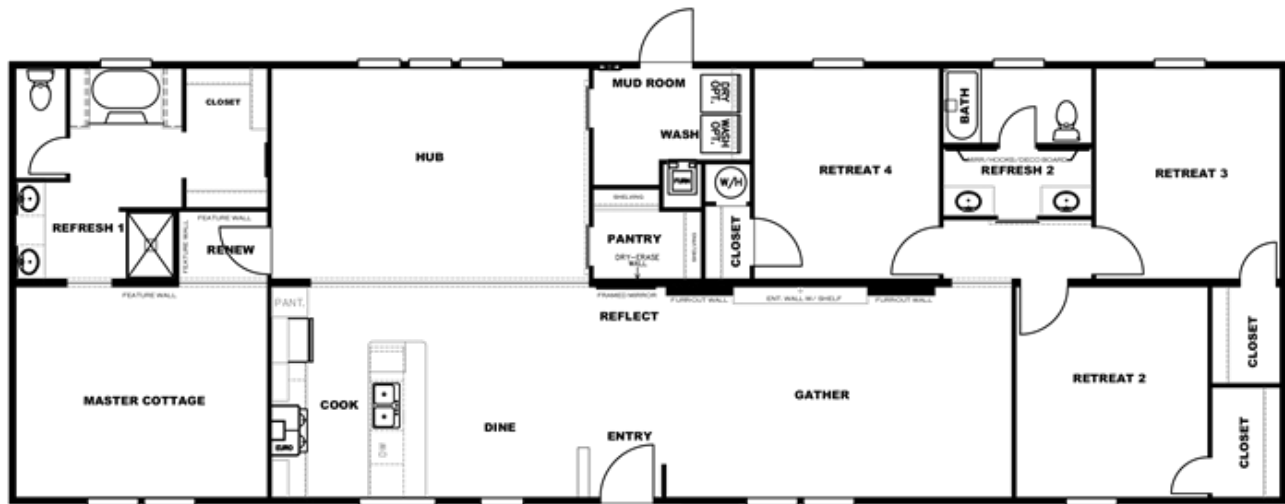

SET UP IN Carrera Estates 4 Bedroom

Call 318-752-4663 to set up a viewing appointment

Carrera Estates 4 Bedroom Floor plan number: CS2021183TNAB

4 beds • 2 baths • 2128 sq.ft. • 28' width • 76' depth

Our home building facilities invest in continuous product and process improvements. Plans, dimensions, features, materials, specifications and availability are subject to change without notice or obligation. Renderings and floor plans are representative likenesses of our homes and may differ from the actual homes. We invite you to tour a Home Center near you and inspect the highest value in quality housing available or call (318) 752-4663 to speak with a Home Consultant. Copyright 2017, CMH. All rights reserved.