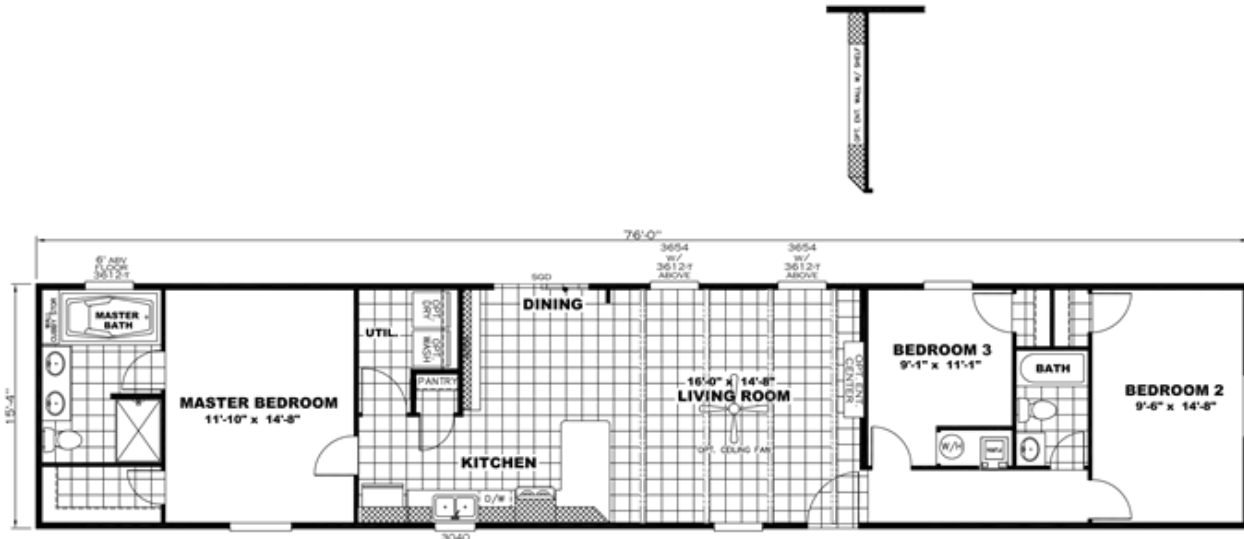

**#28** Model number: 37ANN16763AH

**3 beds • 2 baths • 1216 sq.ft. • 16' width • 76' depth**

Our home building facilities invest in continuous product and process improvements. Plans, dimensions, features, materials, specifications and availability are subject to change without notice or obligation. Renderings and floor plans are representative likenesses of our homes and may differ from the actual homes. We invite you to tour a Home Center near you and inspect the highest value in quality housing available or call (318) 752-4663 to speak with a Home Consultant. Copyright 2017, CMH. All rights reserved.