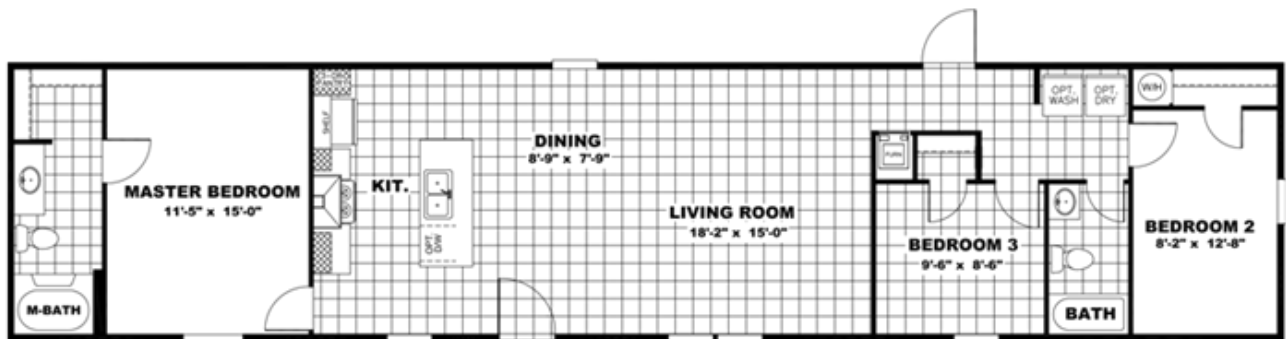

**#26** Model number: 37SSP16723AH

**3 beds • 2 baths • 1152 sq.ft. • 16' width • 72' depth**

Our home building facilities invest in continuous product and process improvements. Plans, dimensions, features, materials, specifications and availability are subject to change without notice or obligation. Renderings and floor plans are representative likenesses of our homes and may differ from the actual homes. We invite you to tour a Home Center near you and inspect the highest value in quality housing available or call (318) 752-4663 to speak with a Home Consultant. Copyright 2017, CMH. All rights reserved.