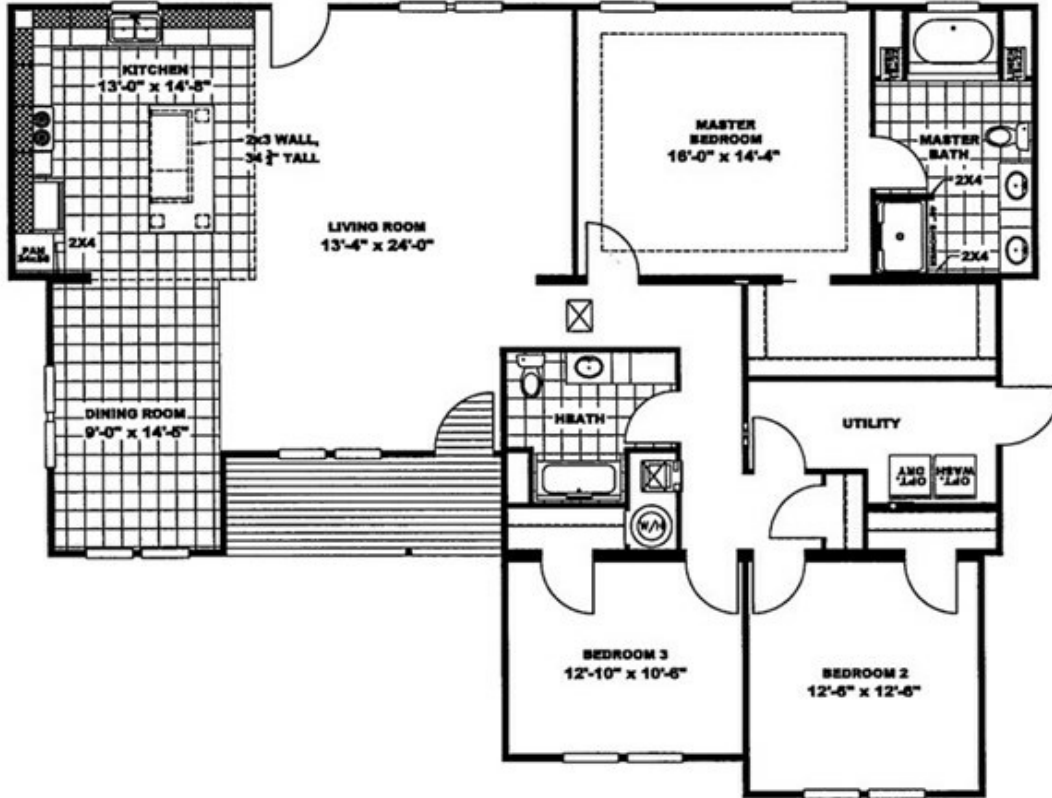

#1 Model number: 27ELN28523AM

3 beds • 2 baths • 1456 sq.ft. • 28' width • 52' depth

Our home building facilities invest in continuous product and process improvements. Plans, dimensions, features, materials, specifications and availability are subject to change without notice or obligation. Renderings and floor plans are representative likenesses of our homes and may differ from the actual homes. We invite you to tour a Home Center near you and inspect the highest value in quality housing available or call (318) 752-4663 to speak with a Home Consultant. Copyright 2017, CMH. All rights reserved.