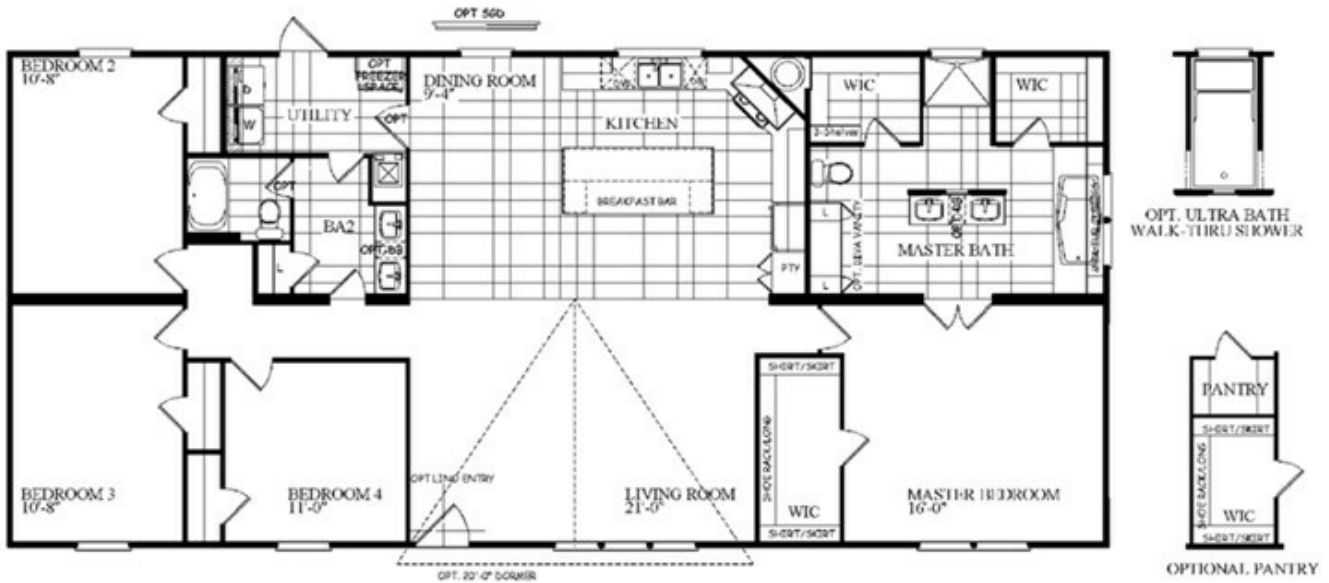

#18 Model number: 45TFC32664AH17

4 beds • 2 baths • 2112 sq.ft. • 32' width • 66' depth

Our home building facilities invest in continuous product and process improvements. Plans, dimensions, features, materials, specifications and availability are subject to change without notice or obligation. Renderings and floor plans are representative likenesses of our homes and may differ from the actual homes. We invite you to tour a Home Center near you and inspect the highest value in quality housing available or call (318) 752-4663 to speak with a Home Consultant. Copyright 2017, CMH. All rights reserved.