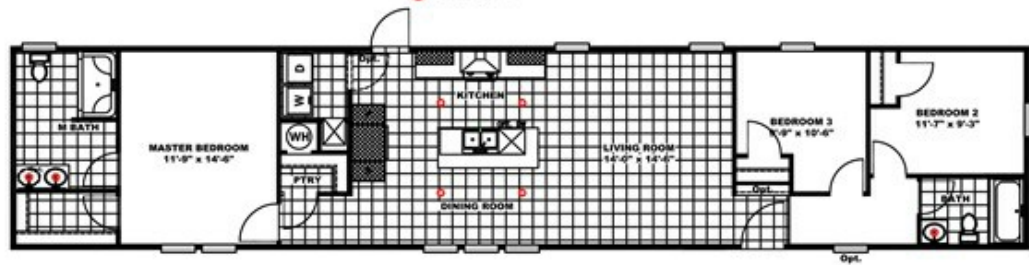

OPT/FANTASY BATH

OPT/KITCHEN BEAMS
= ON LEFT LOOKING

OPT/2BED

Our home building facilities invest in continuous product and process improvements. Plans, dimensions, features, materials, specifications and availability are subject to change without notice or obligation. Renderings and floor plans are representative likenesses of our homes and may differ from the actual homes. We invite you to tour a Home Center near you and inspect the highest value in quality housing available or call (318) 752-4663 to speak with a Home Consultant. Copyright 2017, CMH. All rights reserved.

CLAYTON HOMES-BOSSIER CITY

3730 EAST TEXAS AVE.
BOSSIER CITY, LA 71111

Monday - Thursday: 9am - 7pm
Friday: 9am - 6pm
Saturday: 9am - 5pm
Sunday: Closed

(318) 752-4663