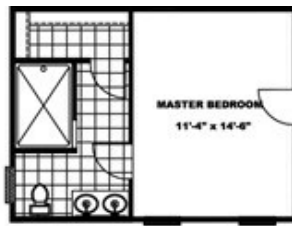

SET UP IN #25

#25 Floor plan number: SGI016731TN

3 beds • 2 baths • 1216 sq.ft. • 16' width • 76' depth

Opt. Fantasy Bath

Opt. Venetian Bath

Our home building facilities invest in continuous product and process improvements. Plans, dimensions, features, materials, specifications and availability are subject to change without notice or obligation. Renderings and floor plans are representative likenesses of our homes and may differ from the actual homes. We invite you to tour a Home Center near you and inspect the highest value in quality housing available or call (318) 752-4663 to speak with a Home Consultant. Copyright 2017, CMH. All rights reserved.