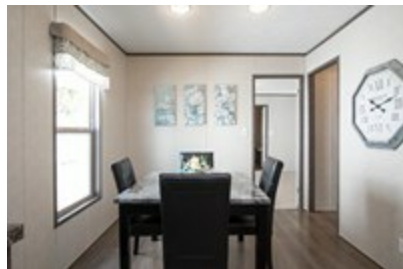

SET UP IN #25

#25 Floor plan number: SGI016731TN

3 beds • 2 baths • 1216 sq.ft. • 16' width • 76' depth

Opt. Fantasy Bath

Opt. Venetian Bath

Our home building facilities invest in continuous product and process improvements. Plans, dimensions, features, materials, specifications and availability are subject to change without notice or obligation. Renderings and floor plans are representative likenesses of our homes and may differ from the actual homes. We invite you to tour a Home Center near you and inspect the highest value in quality housing available or call (318) 752-4663 to speak with a Home Consultant. Copyright 2017, CMH. All rights reserved.