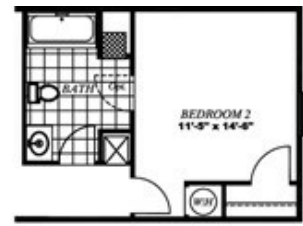

SET UP IN #25

#25 Floor plan number: SGI016731TN

3 beds • 2 baths • 1216 sq.ft. • 16' width • 76' depth

Opt. Fantasy Bath

Opt. Venetian Bath

Our home building facilities invest in continuous product and process improvements. Plans, dimensions, features, materials, specifications and availability are subject to change without notice or obligation. Renderings and floor plans are representative likenesses of our homes and may differ from the actual homes. We invite you to tour a Home Center near you and inspect the highest value in quality housing available or call (318) 752-4663 to speak with a Home Consultant. Copyright 2017, CMH. All rights reserved.