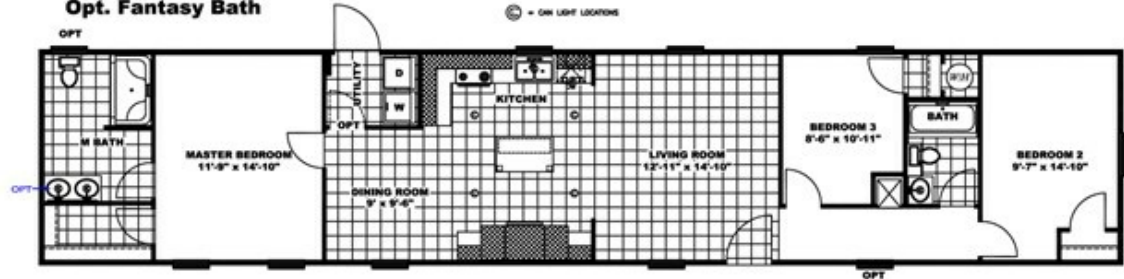

SET UP IN #25

#25 Floor plan number: SGI016731TN

3 beds • 2 baths • 1216 sq.ft. • 16' width • 76' depth

Opt. Fantasy Bath

Opt. Venetian Bath

Our home building facilities invest in continuous product and process improvements. Plans, dimensions, features, materials, specifications and availability are subject to change without notice or obligation. Renderings and floor plans are representative likenesses of our homes and may differ from the actual homes. We invite you to tour a Home Center near you and inspect the highest value in quality housing available or call (318) 752-4663 to speak with a Home Consultant. Copyright 2017, CMH. All rights reserved.